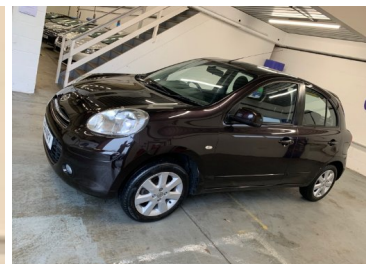

2011(61) Nissan Micra 1.2 Acenta 5dr

£4,000

**Engine:** Petrol  
**Body:** Hatchback  
**Gearbox:** Manual  
**Capacity:** 1198cc  
**Colour:** Black  
**Mileage:** 61,000  
**CO<sup>2</sup>:** 115g/km  
**MPG:** 56.5mpg  
**Top Speed:** 106mph  
**BHP:** 79bhp  
**Insurance Grp:** 5E

**Actons Motor Company**  
 3 Harbour Ind. Estate  
 Harbour Way  
 Shoreham-By-Sea  
 West Sussex, BN43 5HZ

PART SERVICE HISTORY	15" ALLOYS
AUDIBLE DRIVER'S SEATBELT REMINDER	BLUETOOTH PHONE INTEGRATION SYSTEM
CRUISE CONTROL	DIGITAL CLOCK
DOOR AJAR WARNING LAMP	ELECTRIC SPEED SENSITIVE POWER STEERING
INTERIOR FUEL FLAP RELEASE	ON BOARD COMPUTER
SERVICE INTERVAL INDICATOR	SPEED LIMITER
TRIP COMPUTER	6 SPEAKERS
AUDIO REMOTE CONTROL	AUXILIARY SOCKET FOR EXTERNAL MP3 PLAYER
STEREO RADIO/CD PLAYER AND MP3 FACILITY	ANTI DAZZLE REAR VIEW MIRROR
BODY COLOUR BUMPERS	BODY COLOUR DOOR MIRRORS AND HANDLES
BODY COLOUR SIDE MOULDINGS	ELECTRIC DOOR MIRRORS
FRONT FOG LAMPS	ELECTRIC FRONT WINDOWS + DRIVERS ONE TOUCH
REAR WINDOW DEFROSTER	HEADLAMP LEVELLING
TWO SPEED WIPER WITH VARIABLE INTERMITTENT	REAR WIPER
60/40 SPLIT REAR SEATS	12V POWER POINT FRONT
CLIMATE CONTROL	13L MULTIFUNCTION GLOVEBOX
	CENTRE CONSOLE STORAGE
	CLOTH UPHOLSTERY