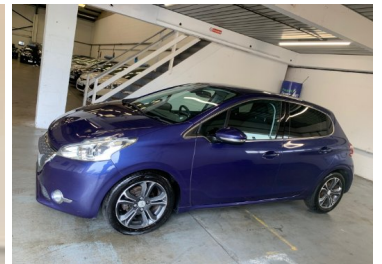

2012(12) Peugeot 208 1.6 e-HDi Allure 5dr

SOLD

Engine: Diesel
Body: Hatchback
Gearbox: Manual
Capacity: 1560cc
Colour: Blue
Mileage: 49,000
CO²: 98g/km
MPG: 78.5mpg
Top Speed: 115mph
BHP: 91bhp
Insurance Grp: 17E

STEERING WHEEL MOUNTED REMOTE CONTROLS
 BODY COLOUR DOOR HANDLES
 BODY COLOURED DOOR MIRRORS
 ELECTRIC OPERATED/HEATED DOOR MIRRORS

LED DAYTIME RUNNING LIGHTS
 ONE TOUCH ELECTRIC FRONT WINDOWS

1/3 TO 2/3 SPLIT FOLDING REAR SEATS